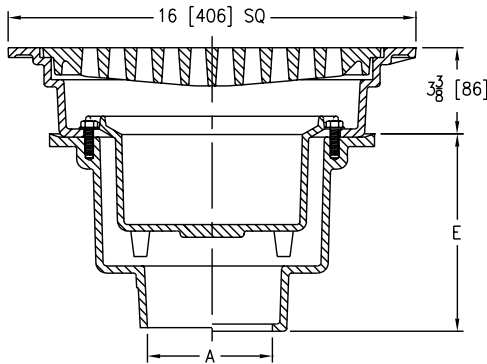

Z662 16" HEAVY-DUTY DRAIN

ENGINEERING SPECIFICATION

Zurn Z662 16" square top drain features Dura-Coated cast iron body with bottom outlet, seepage pan, and combination membrane flashing clamp and frame for heavy-duty, slotted, loose grate with suspended sediment bucket.

NOTES

+Add 3/16" to 3-3/8" through 3-5/8" dimension and 11/16" to 16" dimension for ZB and ZN

A Pipe Size inch [mm]	Grate Open Area sq in [cm ²]	Approximate Weight lb [kg]
3 [76], 4 [102]	53 [342]	95 [43]
6 [152]		98 [44]

PREFIXES	DESCRIPTION	PIPE SIZE	LIST PRICE
Z662*	D.C.C.I. Body and Top	3", 4", 6"	2,669.00
ZB662	D.C.C.I. Body with Polished Bronze Top	3", 4", 6"	4,107.00
ZN662	D.C.C.I. Body with Polished Nickel Bronze Top	3", 4", 6"	4,482.00

OUTLETS (SPECIFY PIPE SIZE IN INCHES AND TYPE OF OUTLET)				
OUTLET TYPE		PIPE SIZE/OUTLET TYPE	E BODY HT. DIM.	ADD
IC	Inside Caulk	4IC, 6IC	7-3/4"	N/C
IG	Inside Caulk w/ Sealrol Gasket	4IG, 6IG	7-3/4"	N/C
IP	Threaded	4IP, 6IP	6-5/16"	80.00
NH	No-Hub	3NH, 4NH, 6NH	7-13/16"	N/C
NL	Neo-Loc	3NL, 4NL	7-3/16"	N/C